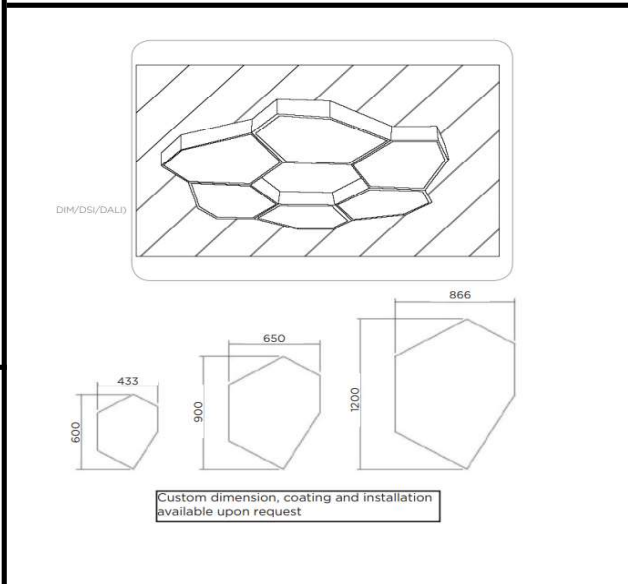

Sovitron Interior Pvt.Ltd.

<b>Model Name</b>	Irregular Hexagon Surface /DLAIRHXDSD-35
<b>Description</b>	Architectural Light

Technical description	Image
-----------------------	-------

<b>Dimension</b>	Custom Dimension
<b>Frame</b>	Aluminium
<b>Color Tempertaure</b>	3000K
<b>Power</b>	50W
<b>Total Luminous Flux</b>	5000 lm
<b>Efficacy</b>	100 lm/W
<b>IP rating</b>	50
<b>Color Rendering</b>	≥80
<b>Mounting</b>	Surface
<b>Optics</b>	White Opal Diffuser
<b>Dimming</b>	NON-Dimmable
<b>Operating Voltage</b>	220-240 VAC
<b>Standard Lifetime</b>	L70 minimum at 50,000 burning hours

**Dimension diagram**

**Remarks:-**

**Address: Plot #7 Saroorpur-Nangla Industrial Area,Ballabgharh-Sohna Road,Faridabad-121005**  
**Email: info@sovitron.com**